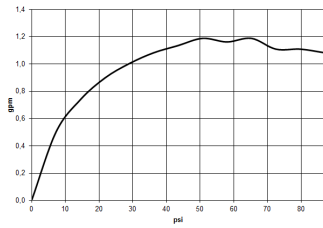

Sink - Meta

META PURE Single-lever lavatory mixer without drain - polished chrome

Article number: 33 526 664-00 0010

- 4-7/8" Projection
- Progressive temperature cartridge
- Rigid spout
- Round aerated stream
- Total height 5-1/2"
- Height to aerator/spout outlet 2"
- 1-3/8" hole diameter
- 2 x pressure hose with 3/8" compression fitting
- Water flow rate limited to max. 1.2 gpm
- lead-free

polished chrome

Dimensional drawing

All dimensions in mm / inch = mm x 0,0394

Model/program/technical modifications and error excepted
For more information see: www.dornbracht.com + 49 (0) 2371 433-460 mail@dornbrachtgroup.de

Sink - Meta

META PURE Single-lever lavatory mixer without drain - polished chrome

Article number: 33 526 664-00 0010

Flow rate chart

Sink - Meta

META PURE Single-lever lavatory mixer without drain - polished chrome