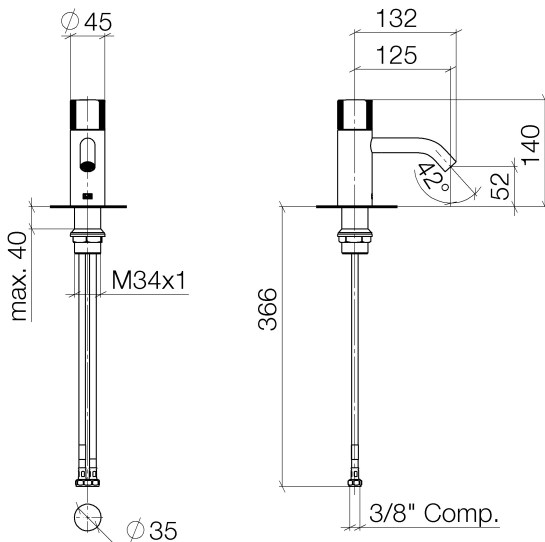

Sink - Meta

META PURE Single-lever lavatory mixer without drain - polished chrome

Article number: 33 526 664-00 0010

- 4-7/8" Projection
- Progressive temperature cartridge
- Rigid spout
- Round aerated stream
- Total height 5-1/2"
- Height to aerator/spout outlet 2"
- 1-3/8" hole diameter
- 2 x pressure hose with 3/8" compression fitting
- Water flow rate limited to max. 1.2 gpm
- lead-free

polished chrome

Dimensional drawing

All dimensions in mm / inch = mm x 0,0394

Model/program/technical modifications and error excepted
For more information see: www.dornbracht.com + 49 (0) 2371 433-460 mail@dornbrachtgroup.de

Sink - Meta

META PURE Single-lever lavatory mixer without drain - polished chrome

Article number: 33 526 664-00 0010

Flow rate chart

Sink - Meta

META PURE Single-lever lavatory mixer without drain - polished chrome